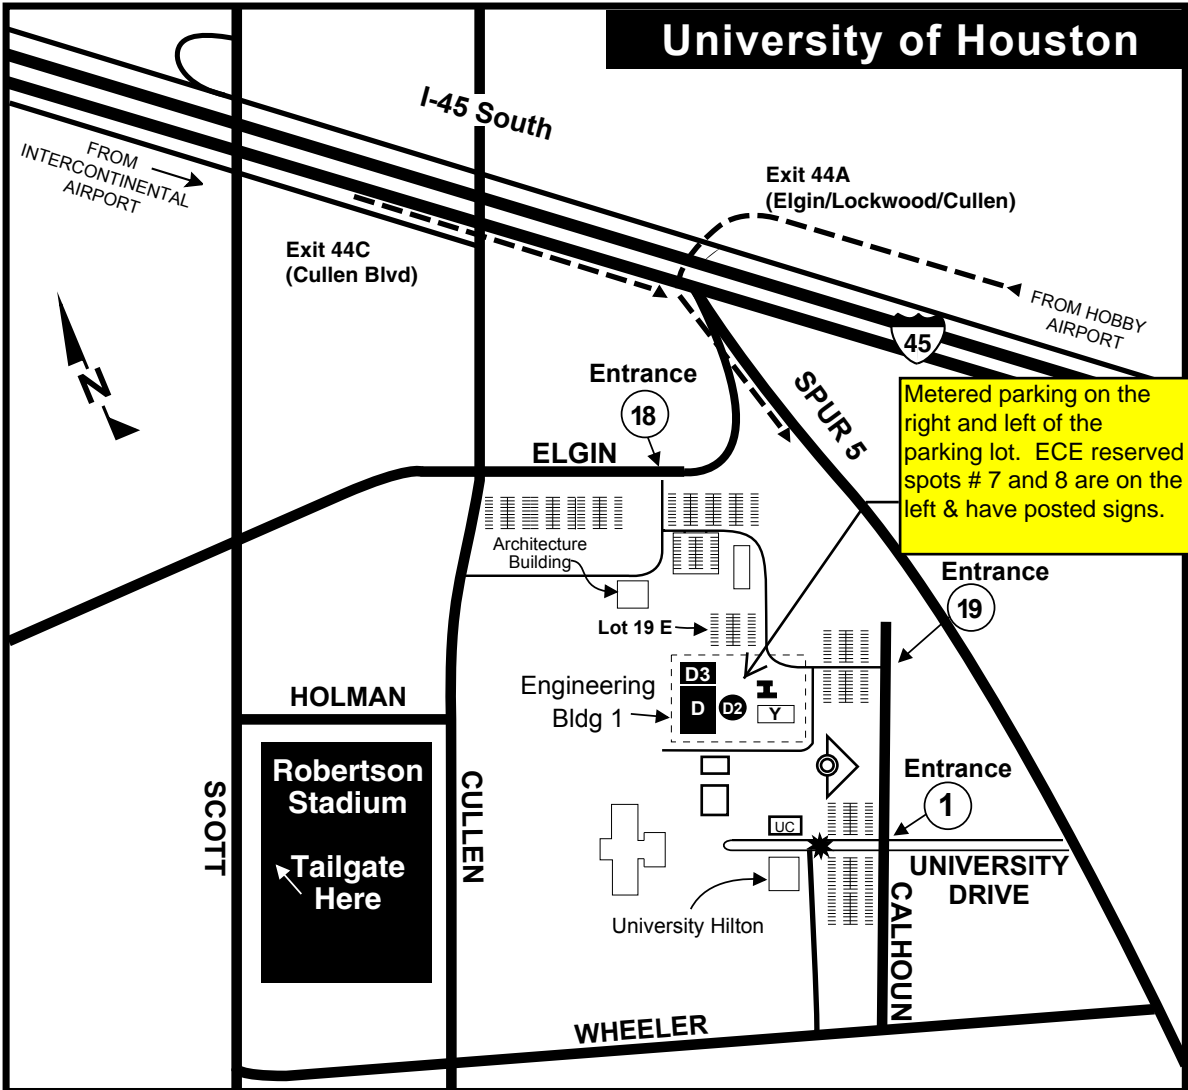

# University of Houston

Metered parking on the right and left of the parking lot. ECE reserved spots # 7 and 8 are on the left & have posted signs.

**Robertson Stadium**  
Tailgate Here